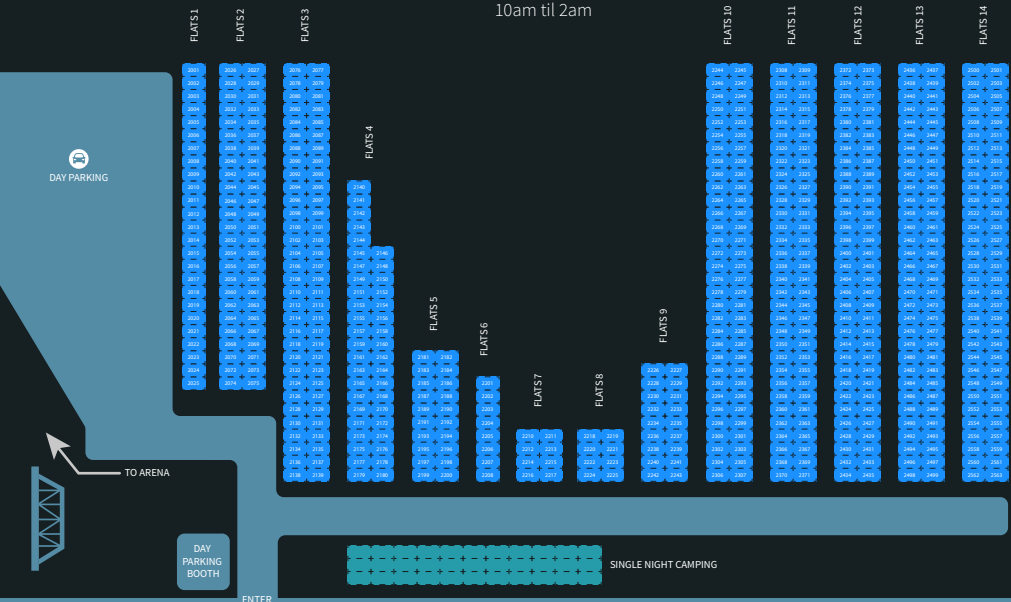

Rockin' The Rivers

The Bridge Camping Map

Located at the Bridge near Three Forks, Montana.

The gates open at 8AM Thursday morning.

THE FLATS CAMPGROUND

Free shuttle provided to arena entrance
10am til 2am

BOZEMAN - THREE FORKS >